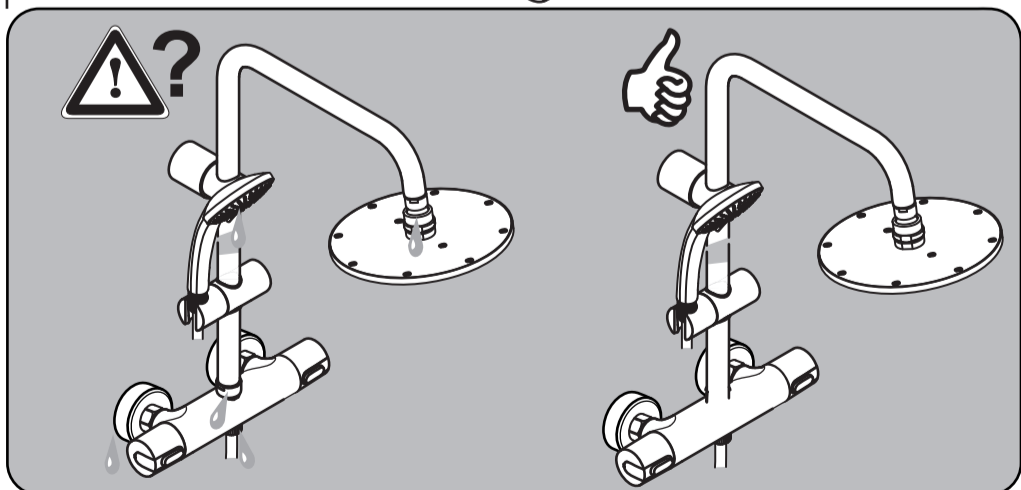

Ideal Standard

**IDEALRAIN**  
 A 5686 ..

1021 / A 866 428 40  
 Made in Germany

Ideal Standard International NV  
 Corporate Village - Gent Building  
 Da Vincilaan 2  
 1935 Zaventem  
 Belgium

www.idealstandardinternational.com