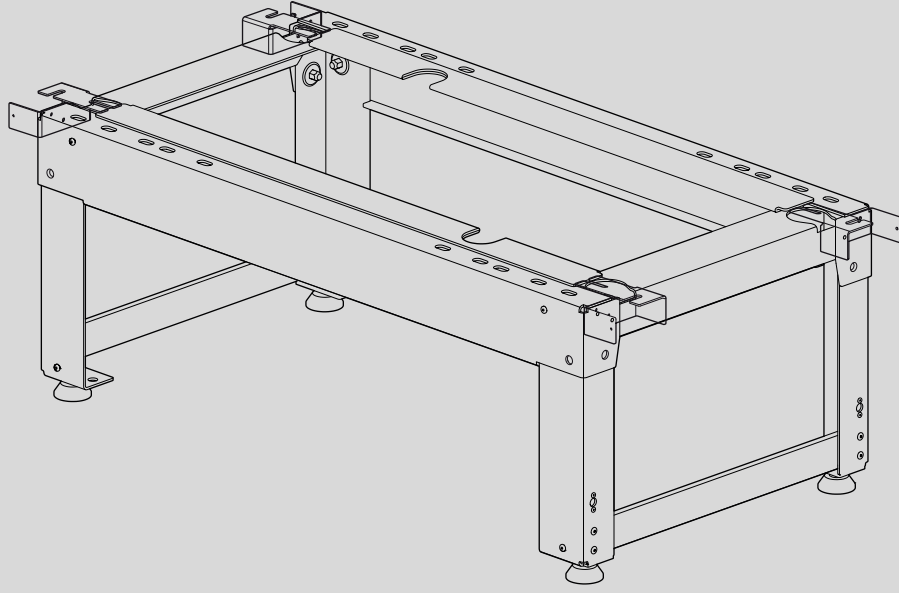

8738214741

Original Quality by
Bosch Thermotechnik GmbH
Sophienstrasse 30-32
35576 Wetzlar, Germany