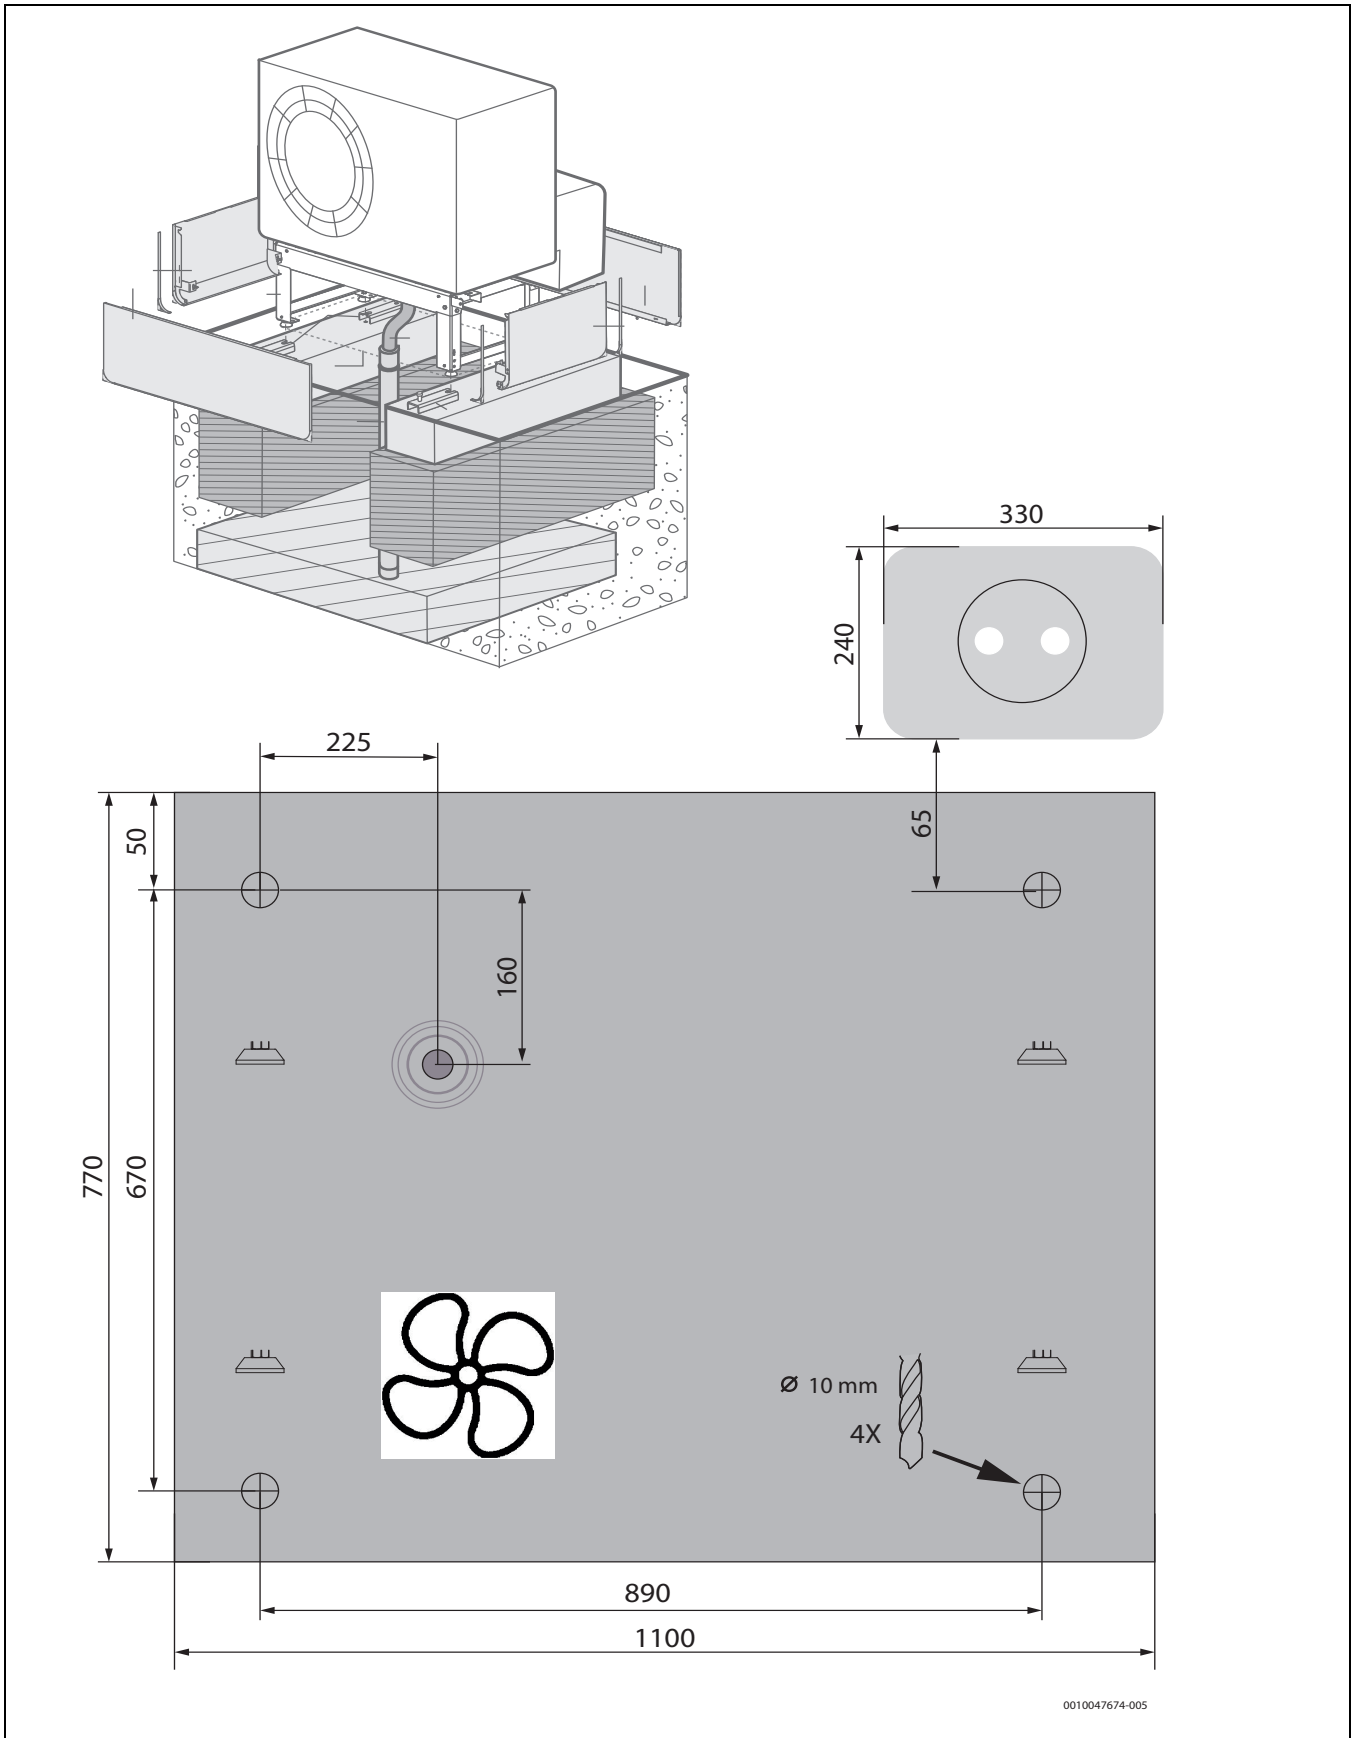

8738214741

Original Quality by
Bosch Thermotechnik GmbH
Sophienstrasse 30-32
35576 Wetzlar, Germany