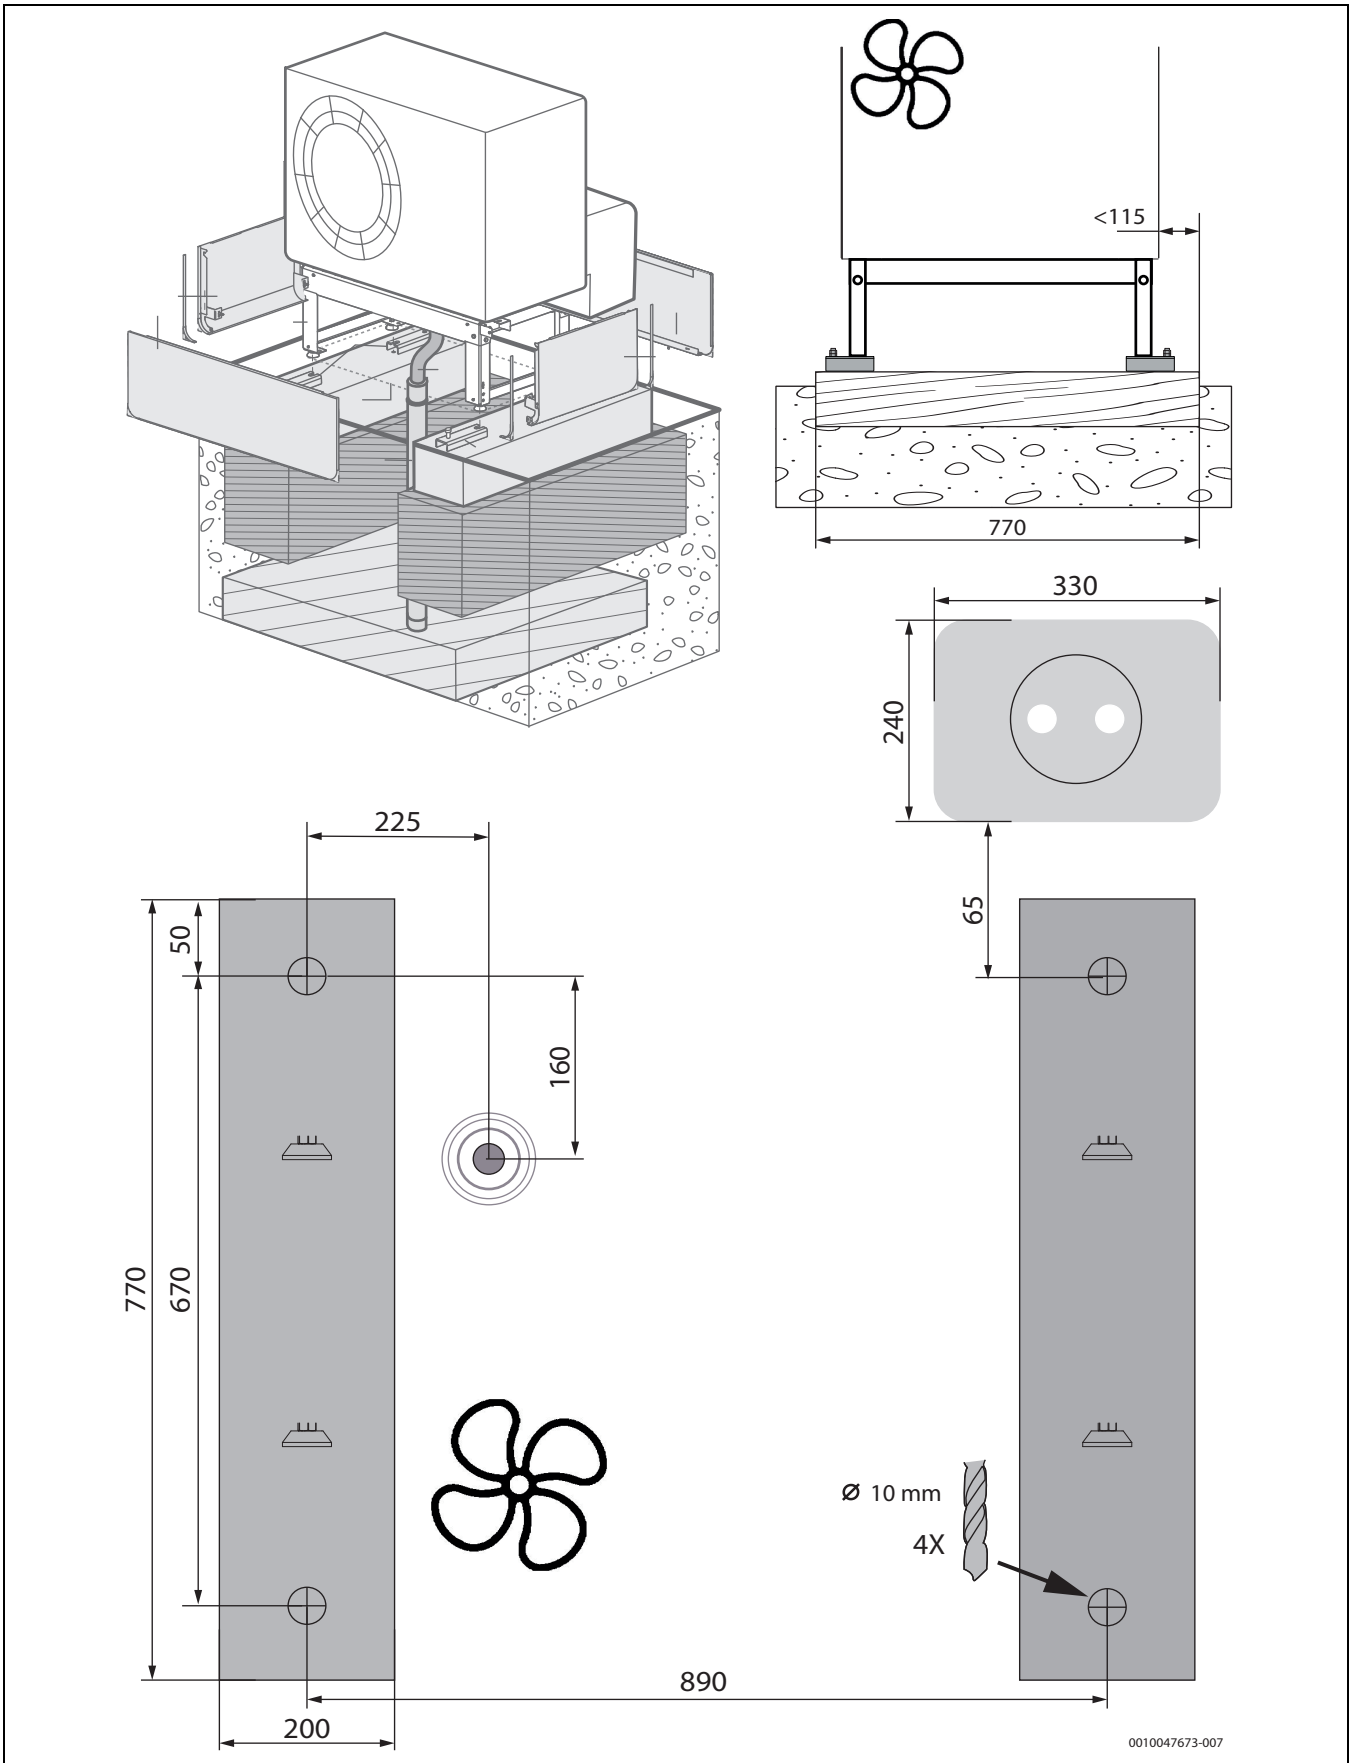

8738214741

Original Quality by
Bosch Thermotechnik GmbH
Sophienstrasse 30-32
35576 Wetzlar, Germany