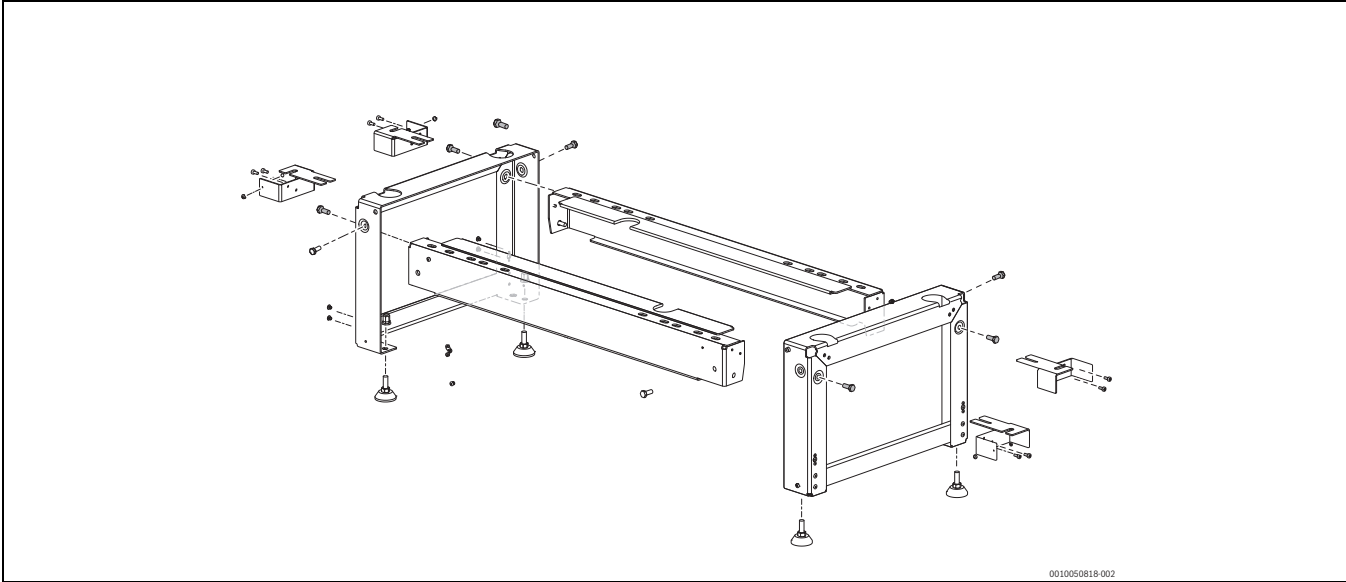

8738214741

Original Quality by
Bosch Thermotechnik GmbH
Sophienstrasse 30-32
35576 Wetzlar, Germany